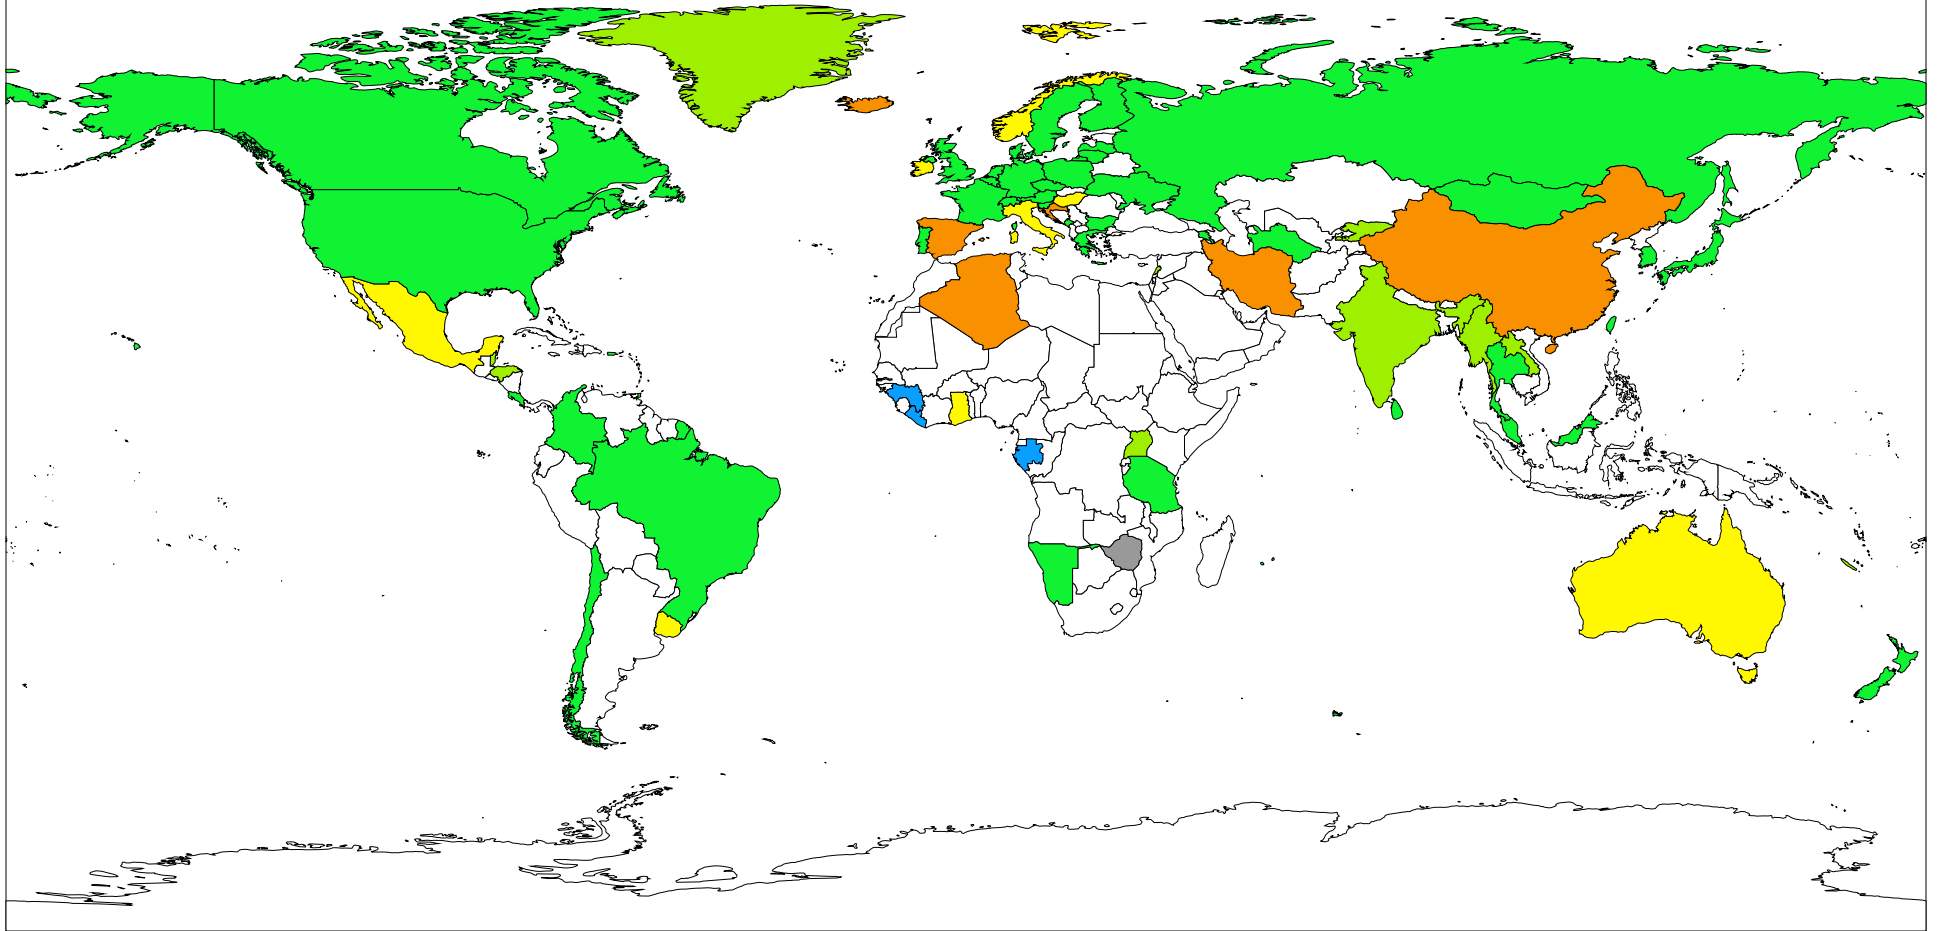

# ccTLD DNSSEC Adoption as of 2013-04-02

Uncertain  Experimental  Announced  Partial  DS in Root  Operational 

|                 |                  |                  |                  |                  |                  |                 |                  |                  |
|-----------------|------------------|------------------|------------------|------------------|------------------|-----------------|------------------|------------------|
| AC: Operational | AG: DS in Root   | AM: Operational  | AT: Operational  | AU: Announced    | BE: Operational  | BG: Operational | BR: Operational  | BZ: DS in Root   |
| CA: Operational | CC: DS in Root   | CH: Operational  | CL: Operational  | CN: Experimental | CO: Operational  | CR: Operational | CW: Uncertain    | CZ: Operational  |
| DE: Operational | DK: Operational  | DZ: Experimental | ES: Experimental | FI: Operational  | FO: DS in Root   | FR: Operational | GA: Partial      | GH: Announced    |
| GI: DS in Root  | GL: DS in Root   | GN: Partial      | GR: Operational  | HN: DS in Root   | HR: Experimental | HU: Announced   | IE: Announced    | IN: DS in Root   |
| IO: Operational | IR: Experimental | IS: Experimental | IT: Announced    | JP: Operational  | KG: DS in Root   | KR: Operational | LA: DS in Root   | LB: DS in Root   |
| LC: DS in Root  | LI: Operational  | LK: Operational  | LR: Partial      | LT: Operational  | LU: Operational  | LV: Operational | ME: Operational  | MM: DS in Root   |
| MN: Operational | MU: Experimental | MX: Announced    | MY: Operational  | NA: Operational  | NC: DS in Root   | NL: Operational | NO: Announced    | NU: DS in Root   |
| NZ: Operational | PL: Operational  | PM: Operational  | PR: Operational  | PT: Operational  | PW: DS in Root   | RE: Operational | RU: Operational  | SC: Operational  |
| SE: Operational | SG: Announced    | SH: Operational  | SI: Operational  | SX: Operational  | TF: Operational  | TH: Operational | TM: Operational  | TO: Experimental |
| TT: Operational | TV: Partial      | TW: Operational  | TZ: Operational  | UA: Operational  | UG: DS in Root   | UK: Operational | UM: Experimental | US: Operational  |
| UY: Announced   | VC: Partial      | WF: Operational  | YT: Operational  | ZW: Uncertain    |                  |                 |                  |                  |